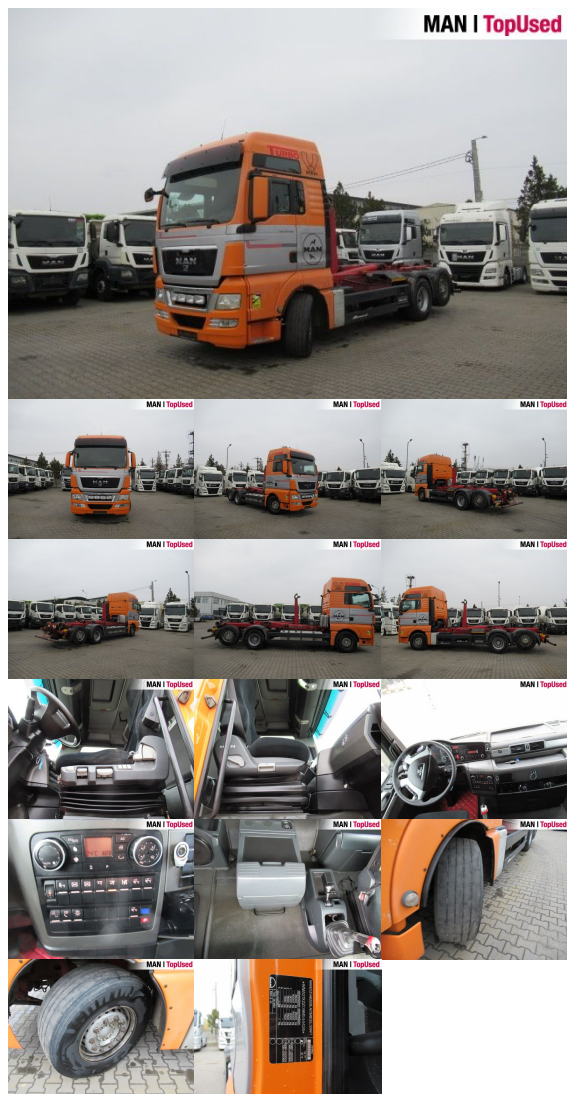

# MAN TGX 26.480 6X2-2 LL

SH03381122

Preț

**28,900 EUR** (net)**34,391 EUR** (gross)

Body type	Tractor unit
1st reg.	04/2009
Power	353kW (480 HP)
Mileage	1276864 km
Storage location	Otopeni - MHS Truck Service

## BASIC DATA

Brand	MAN
Model serie	TGX
Model variant	TGX TG2
Body type	Tractor unit
Colours	orange
Driver's cab	XXL
Berths	2 berths