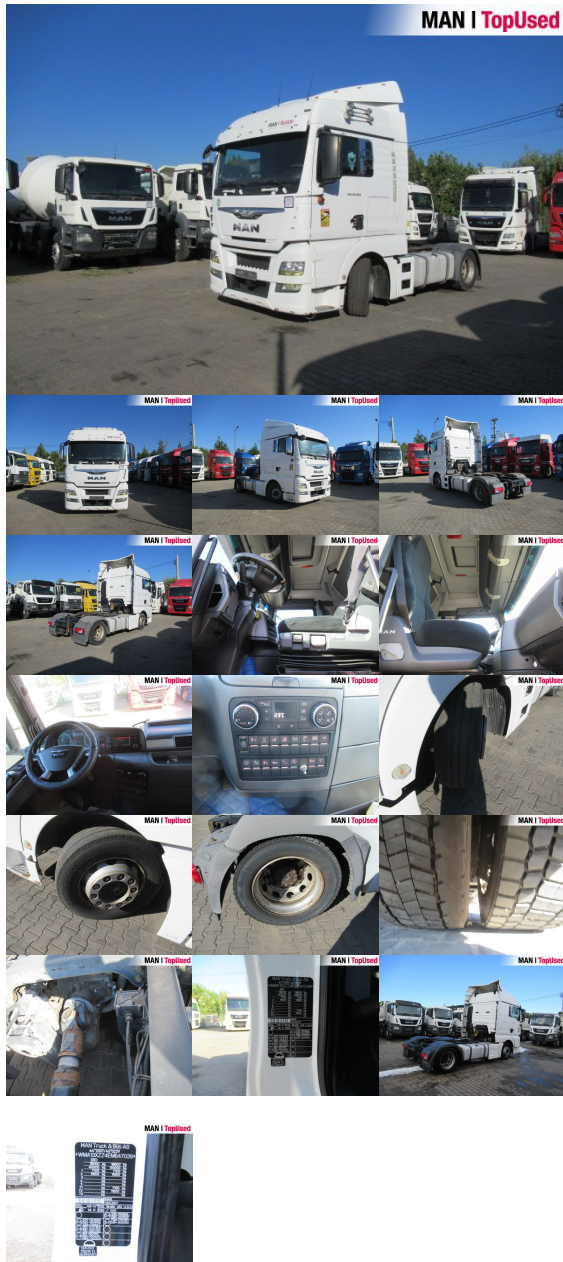

MAN TGX 18.480 4X2 LLS-U

SH00120123

Preț

9,000 EUR (net)

10,710 EUR (gross)

Body type	Tractor unit
1st reg.	03/2014
Power	353kW (480 HP)
Mileage	1060702 km
Storage location	Otopeni - MHS Truck Service

BASIC DATA

Brand	MAN
Model serie	TGX
Model variant	TGX TG2
Body type	Tractor unit (Mega)
Colours	white
Driver's cab	XLX
Berths	2 berths

TECHNICAL DATA

Power	353 kW (480 HP)
Fuel	Diesel
Gearbox type	Automatic
Wheel drive	4x2
Suspension	Air suspension
Axles	2 axles

WEIGHTS AND MEASURES

GVW	18,000 kg
Rear overhang	800 mm
Wheel base	3600 mm
Fuel tank	AdBlue: 60 l Fuel tank: 480 l Fuel tank: 480 l
Emission category	Euro6