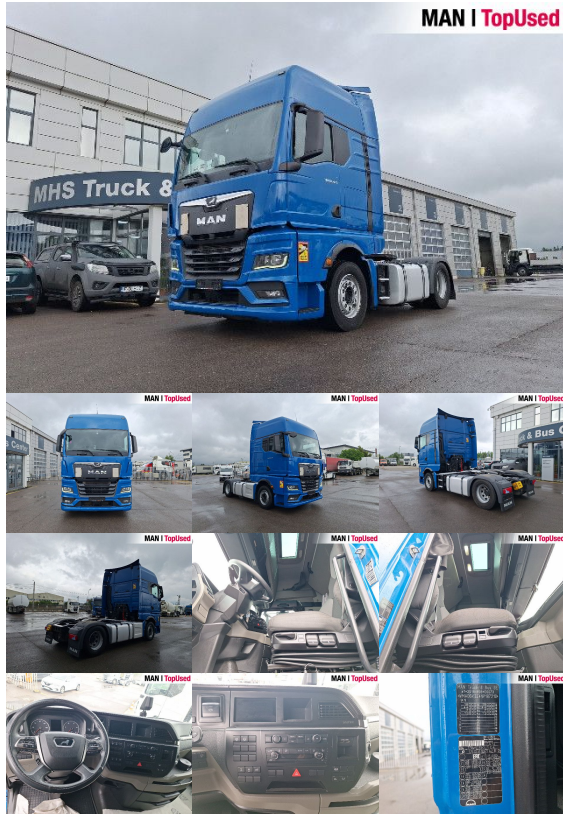

# MAN TGX 18.470 4X2 BL SA GARANTIE 24 LUNI SH00940526

Body type	Tractor unit
1st reg.	03/2022
Power	346kW (470 HP)
Mileage	539782 km
Storage location	Otopeni - MHS Truck Service

## BASIC DATA

Brand	MAN
Model serie	TGX
Model variant	TGX TG3
Body type	Tractor unit (Standard)
Colours	blue
Driver's cab	GX