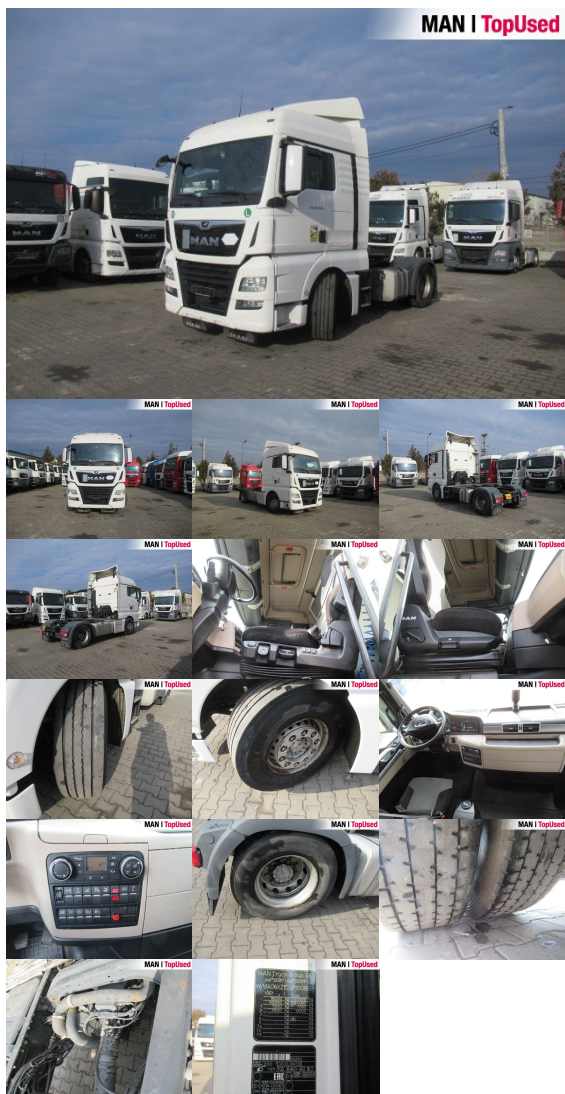

MAN TGX 18.460 4X2 BLS

SH03600124

Price **26,000 EUR** (net)

30,940 EUR (gross)

Offer Date 01.04.2025

Body type	Tractor unit
1st reg.	11/2017
Power	338kW (460 HP)
Mileage	504971 km
Storage location	Otopeni - MHS Truck Service

BASIC DATA

Brand	MAN
Model serie	TGX
Model variant	TGX TG2
Body type	Tractor unit (Standard)
Colours	white
Driver's cab	XLX
Berths	1 berth

TECHNICAL DATA

Power	338 kW (460 HP)
Fuel	Diesel
Gearbox type	Automatic
Wheel drive	4x2
Suspension	Leaf air suspension
Axles	2 axles

WEIGHTS AND MEASURES

GVW	18,000 kg
Rear overhang	800 mm
Wheel base	3600 mm
Fuel tank	AdBlue: 60 l Fuel tank: 250 l Fuel tank: 490 l
Emission category	Euro6

EQUIPMENT

Safety

- Antilock Braking System ABS
- Anti Slip Regulation ASR
- Electr. Stability Programm ESP
- Immobilizer
- Retarder
- Rear underrun
- Electr. and heated kerb mirror: right
- Electr./heated wide angle mirror