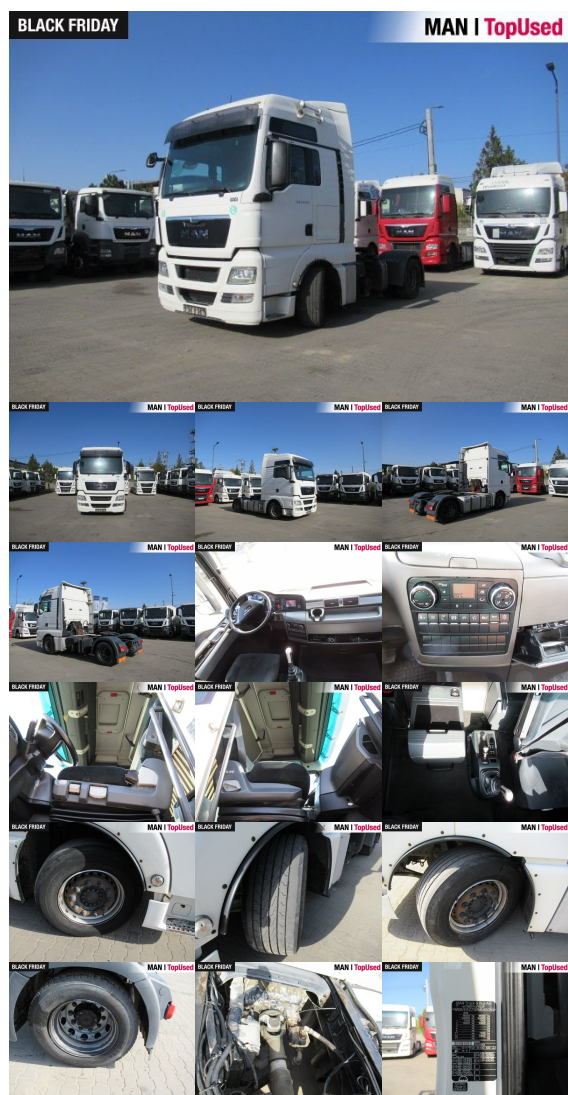

# MAN TGX 18.440 4X2 LLS

SH03241022

Preț

**13,900 EUR** (net)**16,541 EUR** (gross)

Body type	Tractor unit
1st reg.	01/2014
Power	324kW (441 HP)
Mileage	1140140 km
Storage location	Otopeni - MHS Truck Service

## BASIC DATA

Brand	MAN
Model serie	TGX
Model variant	TGX TG2
Body type	Tractor unit
Colours	white
Driver's cab	XXL
Berths	2 berths