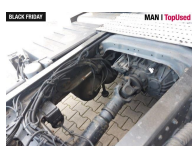

MAN TGX 18.440 4X2 BLS

SH03311122

Preț

11,900 EUR (net)

14,161 EUR (gross)

Body type	Tractor unit
1st reg.	09/2011
Power	324kW (441 HP)
Mileage	1149047 km
Storage location	Otopeni - MHS Truck Service

BASIC DATA

Brand	MAN
Model serie	TGX
Model variant	TGX TG2
Body type	Tractor unit (Standard)
Colours	yellow
Driver's cab	XLX
Berths	2 berths

TECHNICAL DATA

Power	324 kW (441 HP)
Fuel	Diesel
Gearbox type	Manual
Wheel drive	4x2
Suspension	Leaf air suspension
Axles	2 axles

WEIGHTS AND MEASURES

GVW	18,000 kg
Rear overhang	800 mm
Wheel base	3600 mm
Fuel tank	AdBlue: 75 l Fuel tank: 250 l Fuel tank: 660 l
Emission category	Euro5