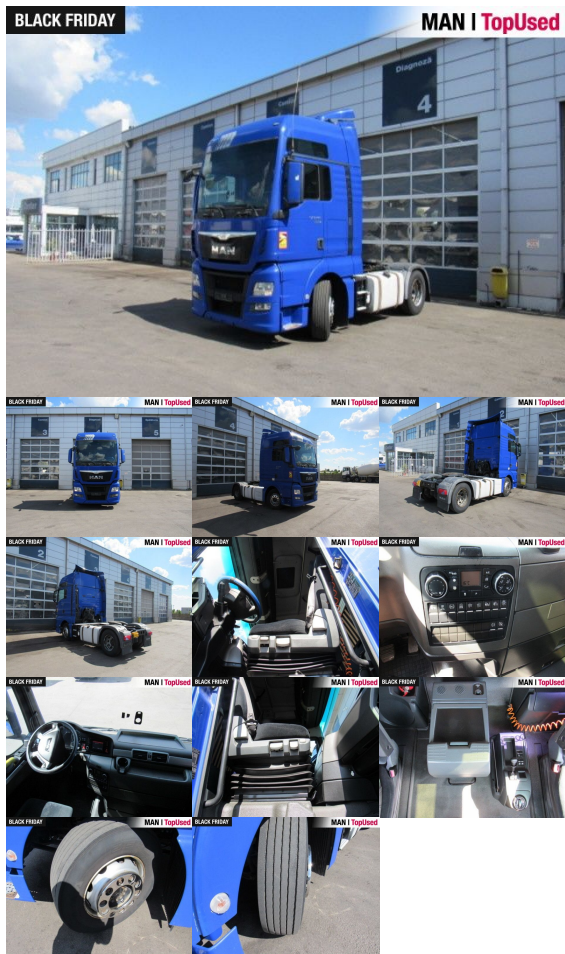

MAN TGX 18.440 4X2 BLS

SH0214622

Preț

16,900 EUR (net)**20,111 EUR** (gross)

Body type	Tractor unit
1st reg.	08/2015
Power	324kW (441 HP)
Mileage	1035041 km
Storage location	Otopeni - MHS Truck Service

BASIC DATA

Brand	MAN
Model serie	TGX
Model variant	TGX TG2
Body type	Tractor unit (Standard)
Colours	blue
Driver's cab	XXL
Berths	2 berths

TECHNICAL DATA

Power	324 kW (441 HP)
Fuel	Diesel
Gearbox type	Semiautomatic
Wheel drive	4x2
Suspension	Leaf air suspension
Axles	2 axles

WEIGHTS AND MEASURES

GVW	18,000 kg
Rear overhang	800 mm
Wheel base	3600 mm
Fuel tank	AdBlue: 60 l Fuel tank: 580 l Fuel tank: 580 l
Emission category	Euro6

EQUIPMENT

Safety

- Antilock Braking System ABS
- Anti Slip Regulation ASR
- Electr. Stability Programm ESP
- Tyre Pressure Control System TPM
- Immobilizer
- Rear underrun
- Kerb mirror: right
- Heated wide angle mirror