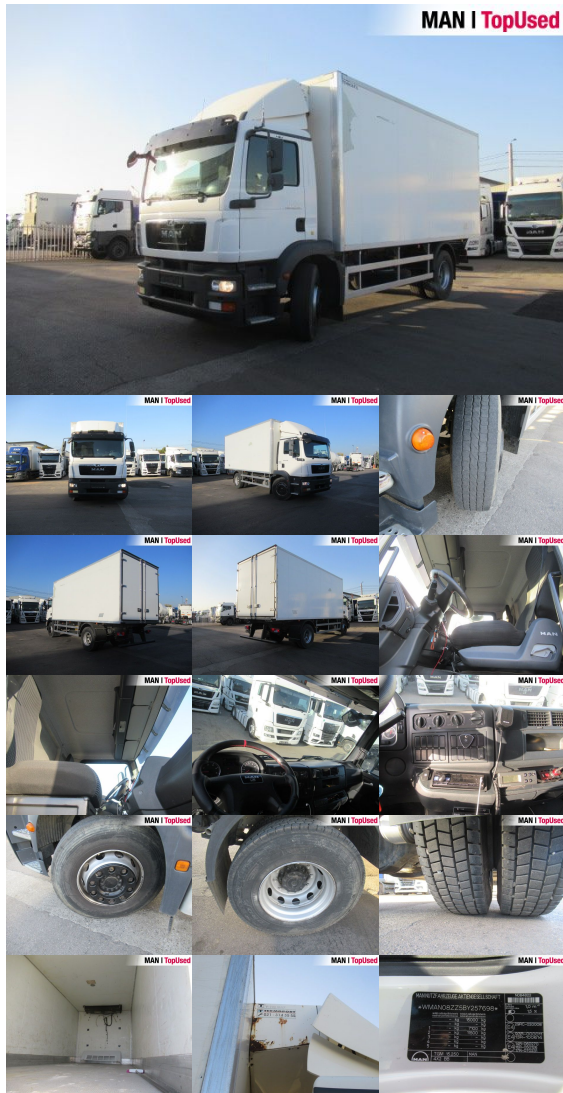

MAN TGM 15.250 4X2 BB

SHV0031024

Preț

16,500 EUR (net)**19,635 EUR** (gross)

Body type	Insulated/refrigerated box
1st reg.	06/2011
Power	184kW (250 HP)
Mileage	297175 km
Storage location	Otopeni - MHS Truck Service

BASIC DATA

Brand	MAN
Model serie	TGM
Model variant	TGM TG2
Body type	Insulated/refrigerated box
Colours	white
Driver's cab	C

TECHNICAL DATA

Power	184 kW (250 HP)
Fuel	Diesel
Gearbox type	Manual
Wheel drive	4x2
Suspension	Coil suspension
Axles	2 axles

WEIGHTS AND MEASURES

GVW	15,000 kg
Rear overhang	2325 mm
Wheel base	4425 mm
Fuel tank	Fuel tank: 150 l
Emission category	Euro5

EQUIPMENT

Safety

- Antilock Braking System ABS
- Rear underrun
- Kerb mirror: right
- Wide angle mirror: right, left